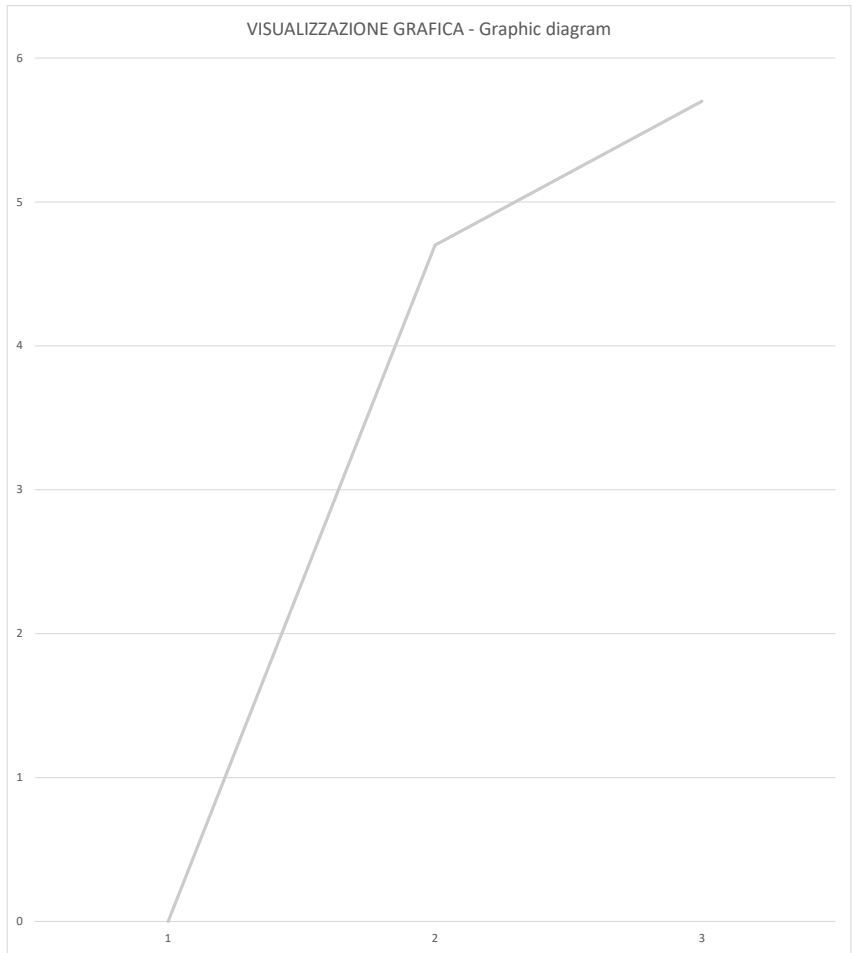

RUBINETTERIE  
**F.lli Frattini**<sup>®</sup>  
 Made in Italy dal 1958

**Soffione**  
**89850** Soff. laterale 52x52 - 52x52 bodyjet shower

**Prove di portata - Flow rate (L/min)**

Pressione Pressure	Valori Results
P (bar)	Acqua miscelata Mixed Water
1	0
2	4,7
3	5,7
4	6,3
5	6,4

Data:

Note: Portata limitatore 6 lt/min

---

---

---

---

---